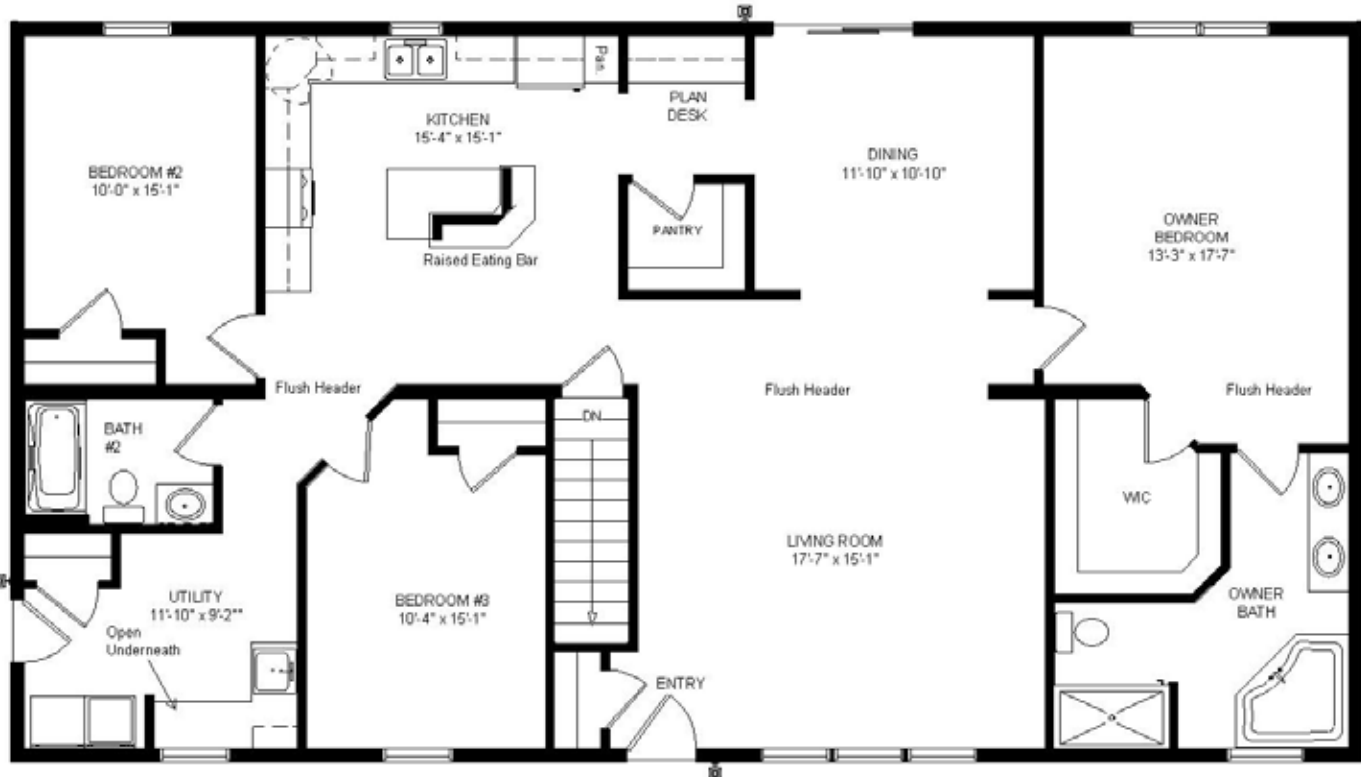

Ranch St. James

Renderings and photos depict optional features.

Total Square Feet **1,834** | Bedrooms **3** | Baths **2** | Building Footprint **32' x 58'** | St James 3258 3 2 SB EU PD (B)

Garage Built On Site