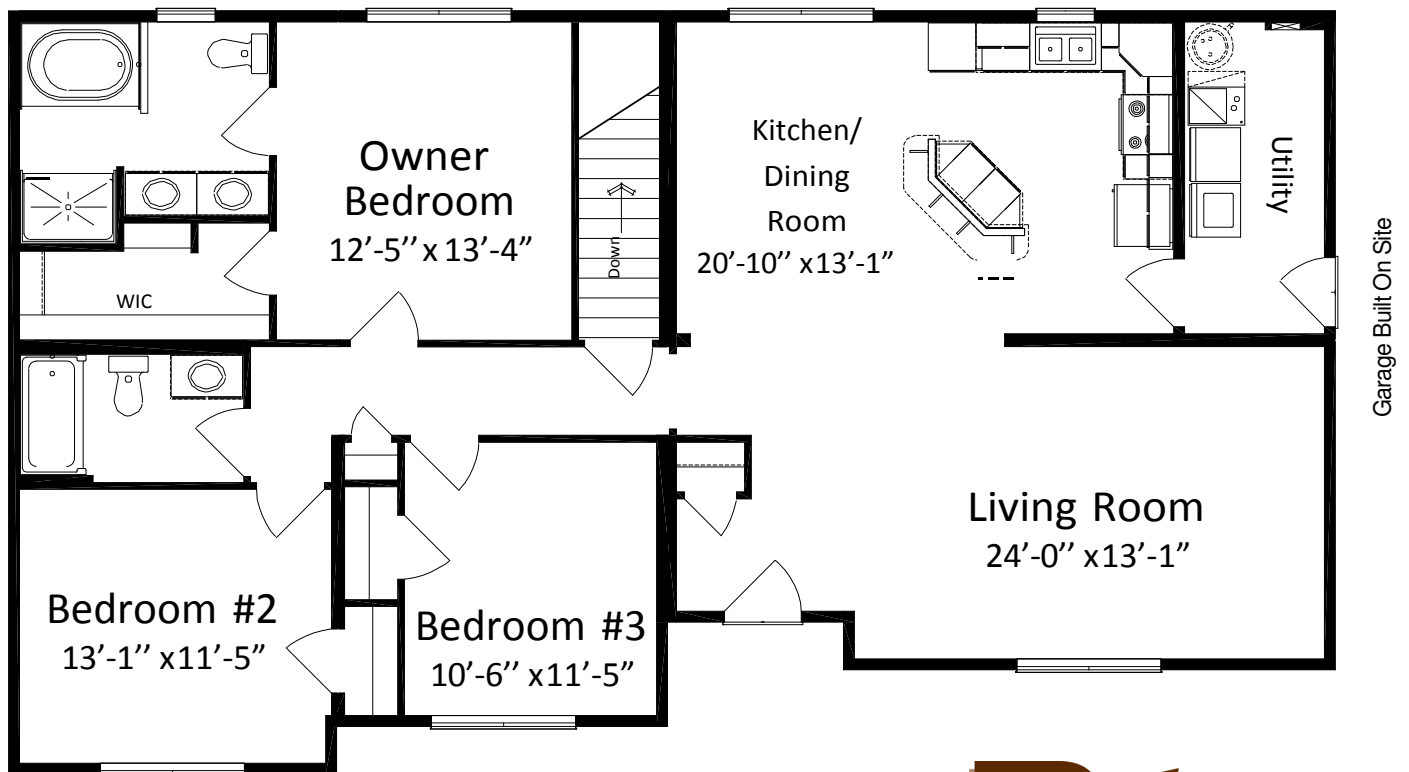

Ranch Gabriel

Renderings and photos depict optional features.

Total Square Feet **1,615** | Bedrooms **3** | Baths **2** | Building Footprint **56' x 32'** | G 3256
3 2 (B) STD

Baker
Builders, Inc.