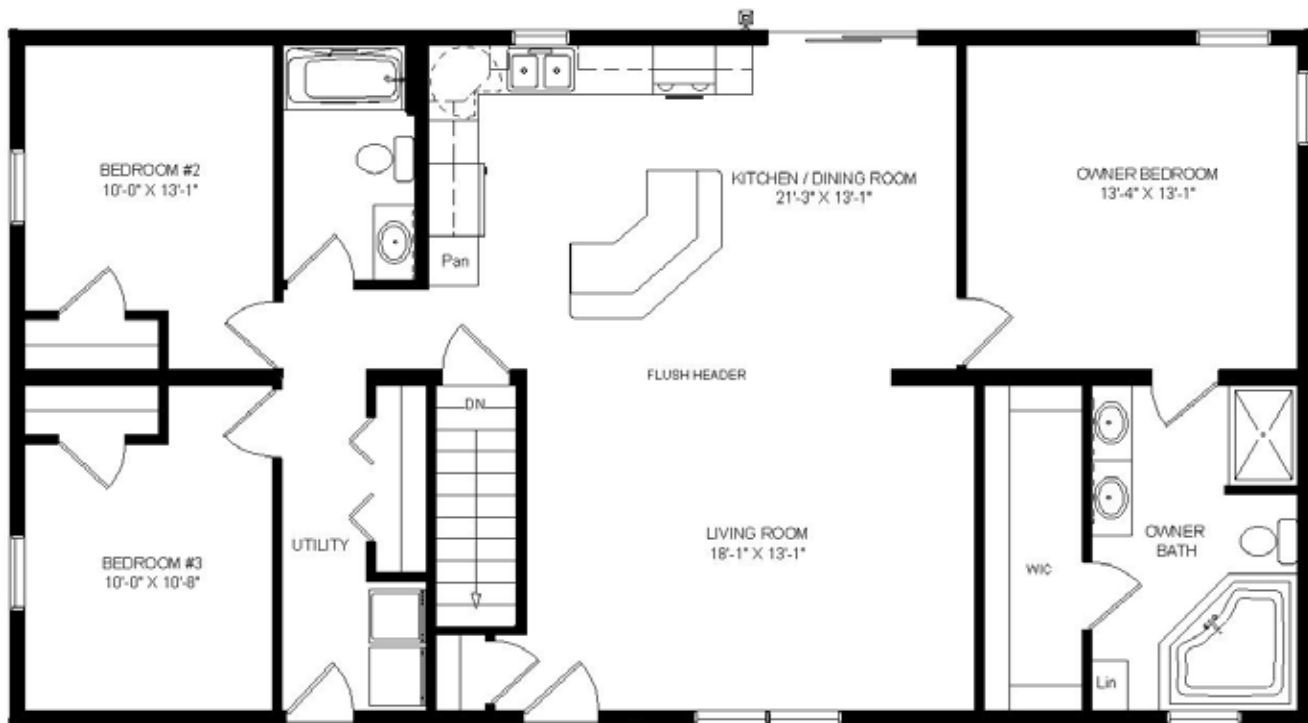

Ranch Brunswick

Renderings and photos depict optional features.

Total Square Feet **1,437** | Bedrooms **3** | Baths **2** | Building Footprint **28' x 52'** |
Brunswick 2852 3 2 SB FG (B)

Garage Completed On Site