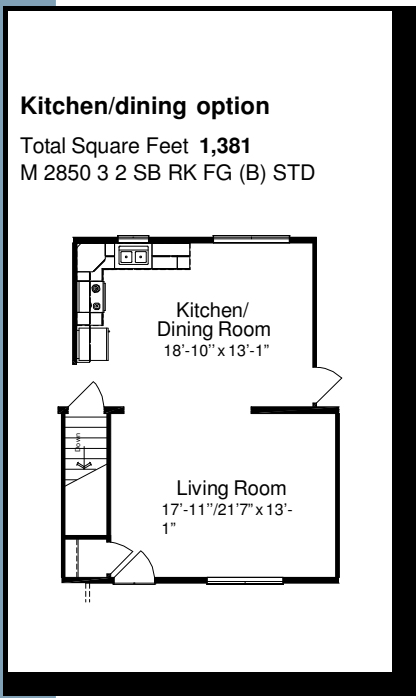

Ranch Addison

Renderings and photos depict optional features.

Total Square Feet **1,271** | Bedrooms **3** | Baths **2** | Building Footprint **46' x 28'** | M 2846
3 2 SB RK FG (B) STD

Garage Completed On Site

Kitchen/dining option
Total Square Feet **1,381**
M 2850 3 2 SB RK FG (B) STD