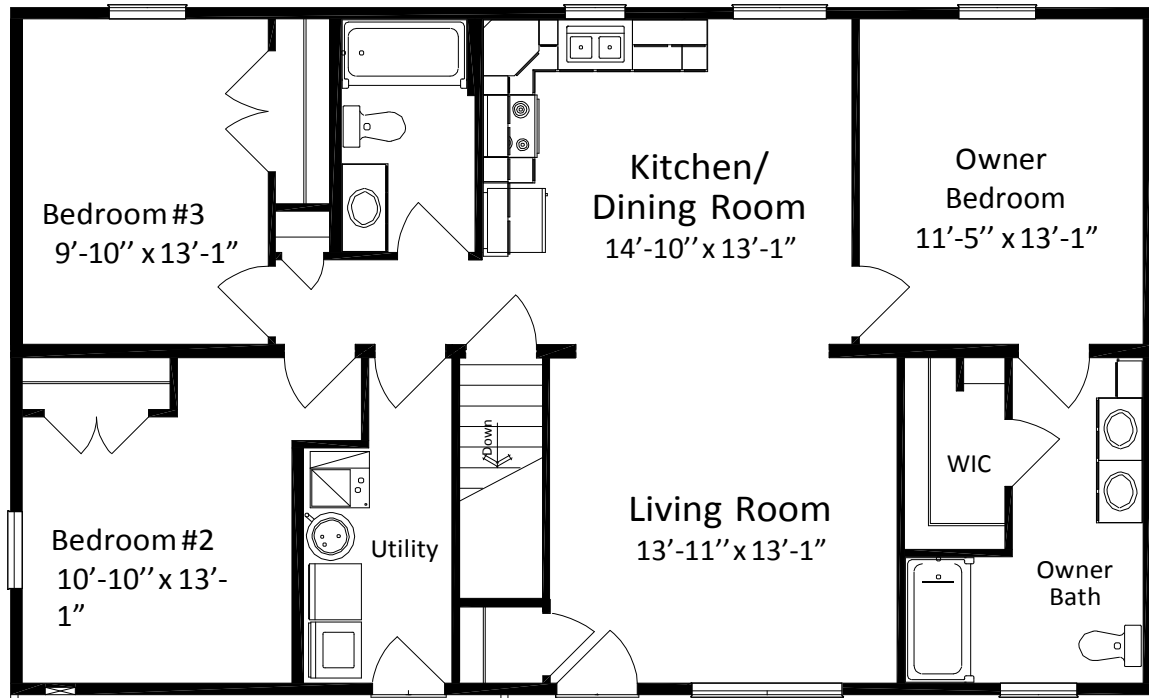

Ranch Addison

Renderings and photos depict optional features.

Total Square Feet **1,271** | Bedrooms **3** | Baths **2** | Building Footprint **46' x 28'** | M 2846
3 2 SB RK FG (B) STD

Garage Completed On Site

Kitchen/dining option
Total Square Feet **1,381**
M 2850 3 2 SB RK FG (B) STD