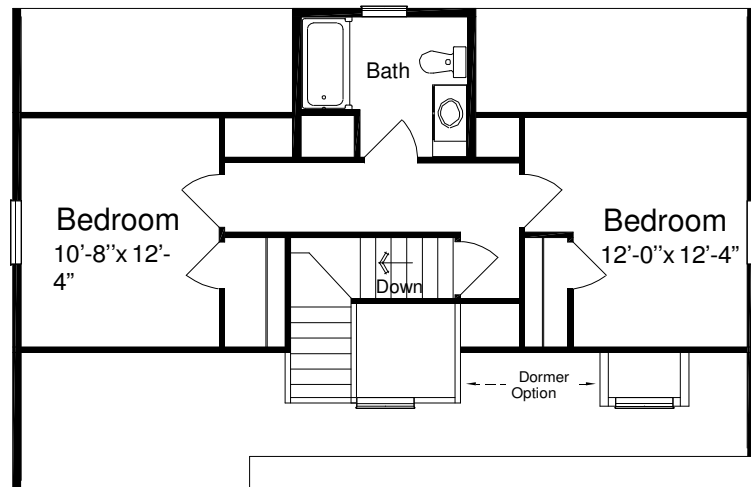

# Cape Cod Senna

Renderings and photos depict optional features.

Total Square Feet **1,524** (987 First Floor, 537 Second Floor) | Bedrooms **4** | Baths **2** |  
Building Footprint **40' x 26'**

SOAC 2640 2 1 (B) STD