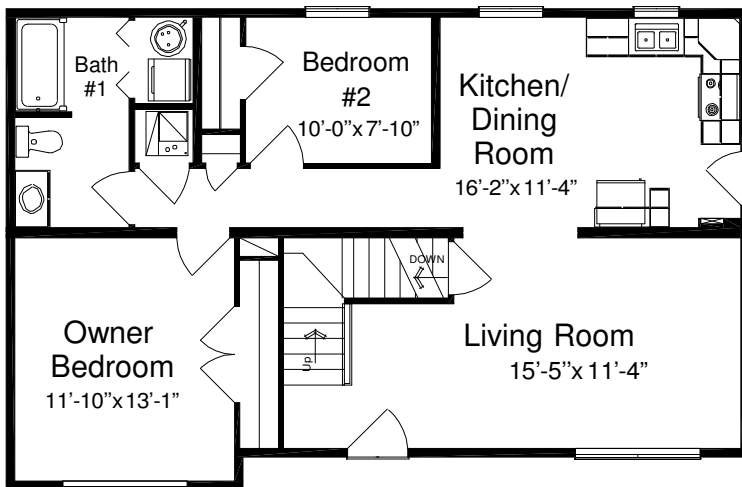

# Cape Cod Senna

Renderings and photos depict optional features.

Total Square Feet **1,524** (987 First Floor, 537 Second Floor) | Bedrooms **4** | Baths **2** |  
Building Footprint **40' x 26'**

SOAC 2640 2 1 (B) STD