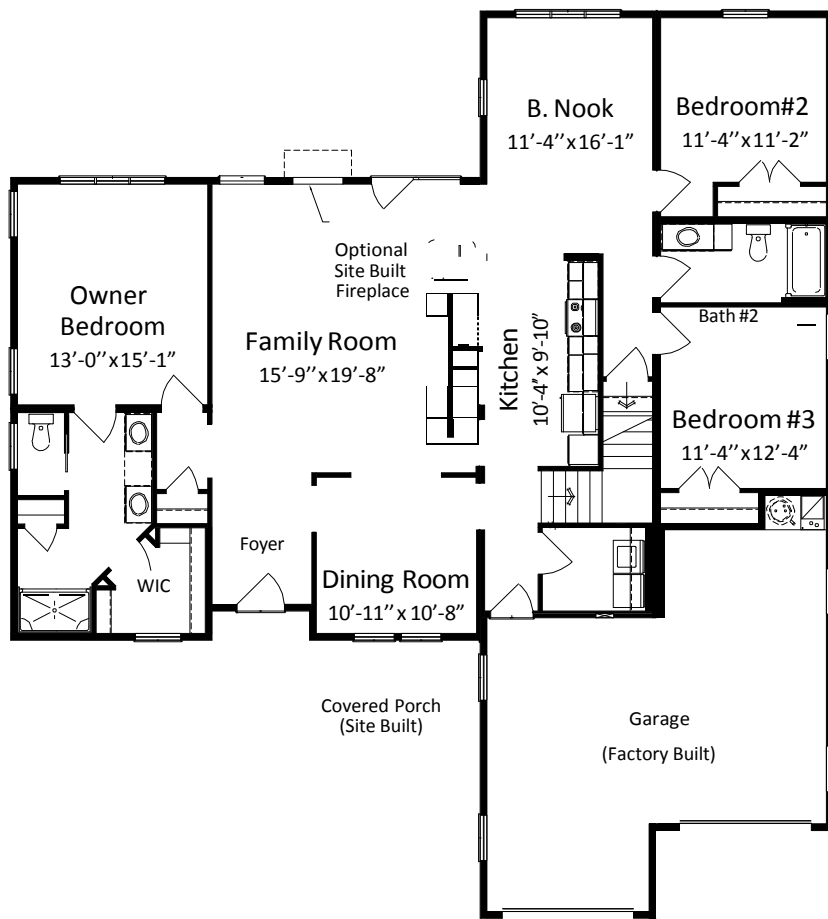

Cape Cod Pickford

Renderings and photos depict optional features.

Total Square Feet **2,644** (1,932 First Floor, 712 Second Floor) | Bedrooms **4** | Baths **2.75**
 | Building Footprint **62' x 56'**

PICKFORD - CC1

Suggested Second Floor
 (All work performed on-site)