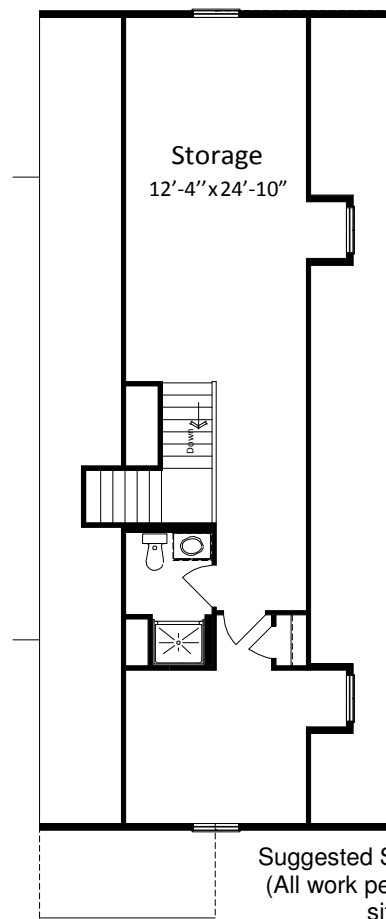

Cape Cod Pickford

Renderings and photos depict optional features.

Total Square Feet **2,644** (1,932 First Floor, 712 Second Floor) | Bedrooms **4** | Baths **2.75**
 | Building Footprint **62' x 56'**

PICKFORD - CC1

Suggested Second Floor
 (All work performed on-site)