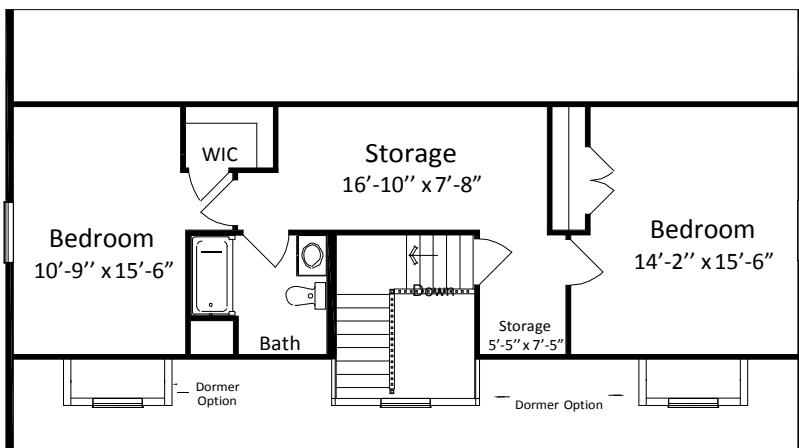

Cape Cod Kelsey

Renderings and photos depict optional features.

Total Square Feet **2,123** (1,381 First Floor, 742 Second Floor) | Bedrooms **3** | Baths **2.5** | Building Footprint **50' x 28'**

K 2850 1 1.5 EU (B) STD

Suggested Second Floor (All work performed on-site)