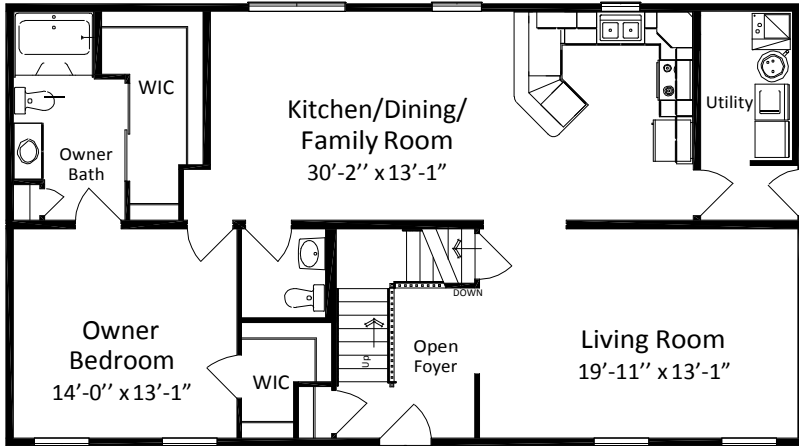

Cape Cod Kelsey

Renderings and photos depict optional features.

Total Square Feet **2,123** (1,381 First Floor, 742 Second Floor) | Bedrooms **3** | Baths **2.5** | Building Footprint **50' x 28'**

K 2850 1 1.5 EU (B) STD

Suggested Second Floor (All work performed on-site)