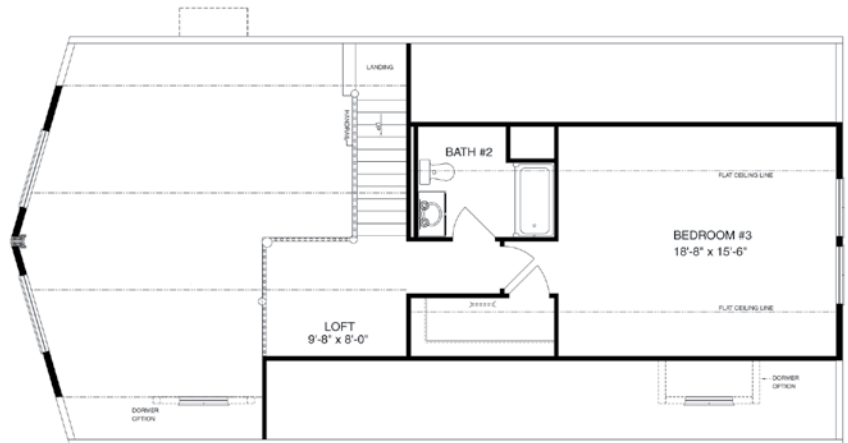

Relaxed Living Canyon View

Renderings and photos depict optional features.

Total Square Feet **2,045** (1,492 First Floor, 553 Second Floor) | Bedrooms **3** | Baths **3** |
 Building Footprint **56' x 28'**
 ALCV 2856 2 2 (B) PEL

First Floor

Suggested Second Floor (All work performed on-site)