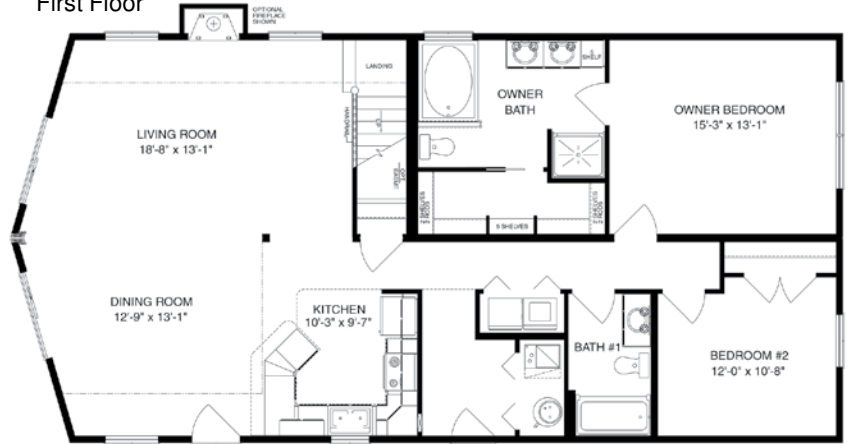

Relaxed Living Canyon View

Renderings and photos depict optional features.

Total Square Feet **2,045** (1,492 First Floor, 553 Second Floor) | Bedrooms **3** | Baths **3** |
 Building Footprint **56' x 28'**
 ALCV 2856 2 2 (B) PEL

First Floor

Suggested Second Floor (All work performed on-site)